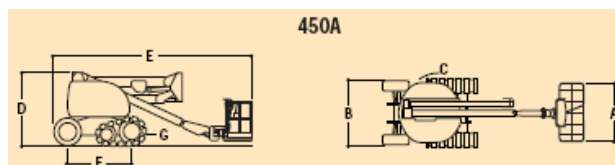

Dimensions

A. Platform Size	(30 in x 60 in) 0.76 m x 1.52 m
B. Overall Width	1.75 m
C. Tailswing	Zero
D. Stowed Height	1.98 m
E. Stowed Length	5.81 m
F. Wheelbase	2.01 m
G. Ground Clearance	22 cm
Gross Vehicle Weight*	5715 kg
Ground Bearing Pressure	4.48km/cm²

* certain options or country standards will increase weight